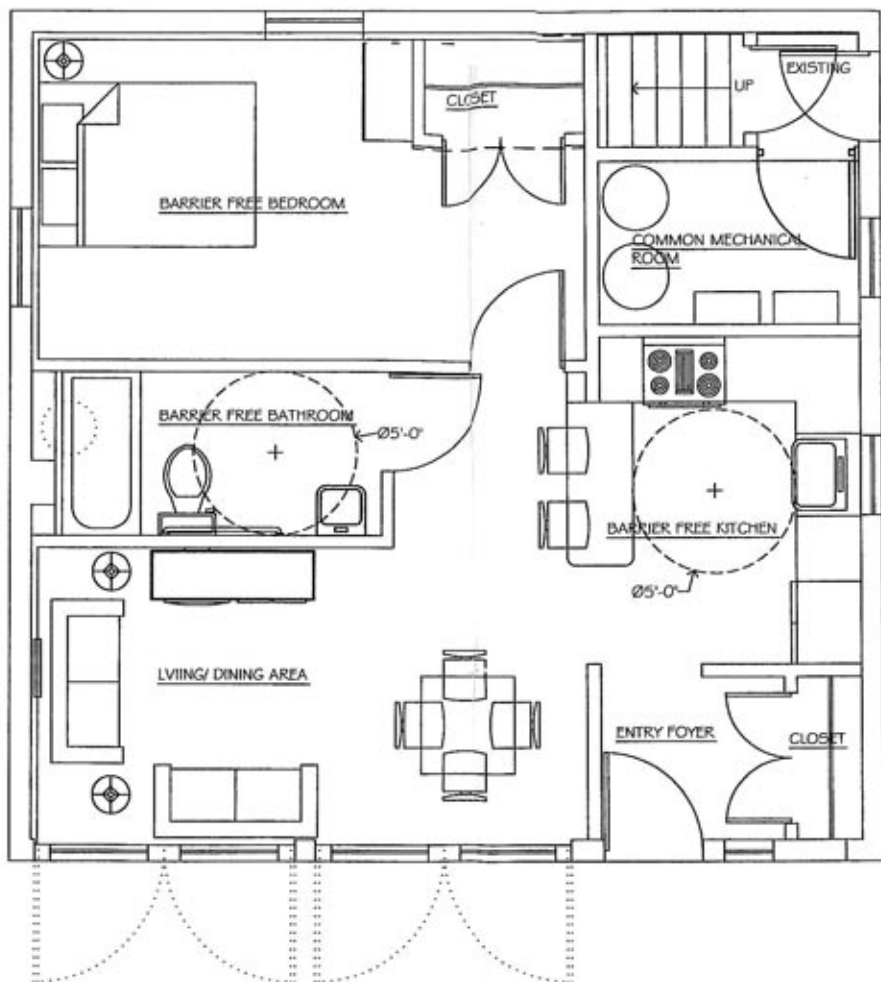

87 Mission Street

PROPOSED FIRST FLOOR PLAN

SCALE: $1/4" = 1' - 0"$

618 SQ. FT.